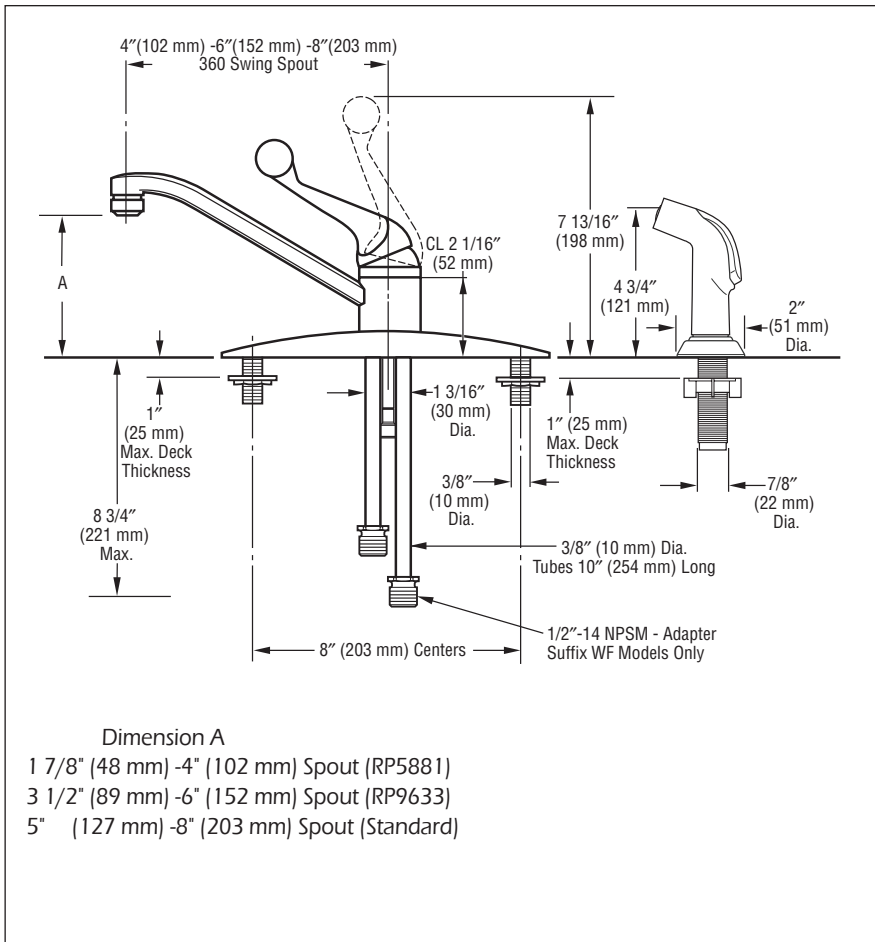

100LF-WF

400LF-WF

see what Delta can doSM

KITCHEN FAUCETS

- Classic Series
- Single Handle Deck Mount
- 3 and 4 Hole Sink Applications

STANDARD SPECIFICATIONS:

- Max flow rate 1.8 gpm @ 60 psi, 6.8 L/min @ 414 kPa
- Spout rotates 360°
- Control handle shall return to neutral position when faucet is turned off
- Control mechanism shall be of the rotating stainless steel ball type with replaceable non-metallic seats operating in stainless steel lined sockets
- Model 400 series with spray attachment has anti-siphon device as integral part of valve body
- 3/8" O.D. copper tube inlets
- Vegetable sprayer hose with chrome sprayhead on model 400 series - 45" (1143 mm) long threaded hose
- Models supplied with 1/2"-14 NPSM adapters

COMPLIES WITH:

- ASME A112.18.1 / CSA B125.1
- NSF/ANSI/CAN 61 & 372
- ICC/ANSI A117.1 - Valve control only

Delta Faucet Company reserves the right (1) to make changes in specifications and materials, and (2) to change or discontinue models, both without notice or obligation. Dimensions are for reference only. See current full-line price book or www.deltafaucet.com for finish options and product availability.